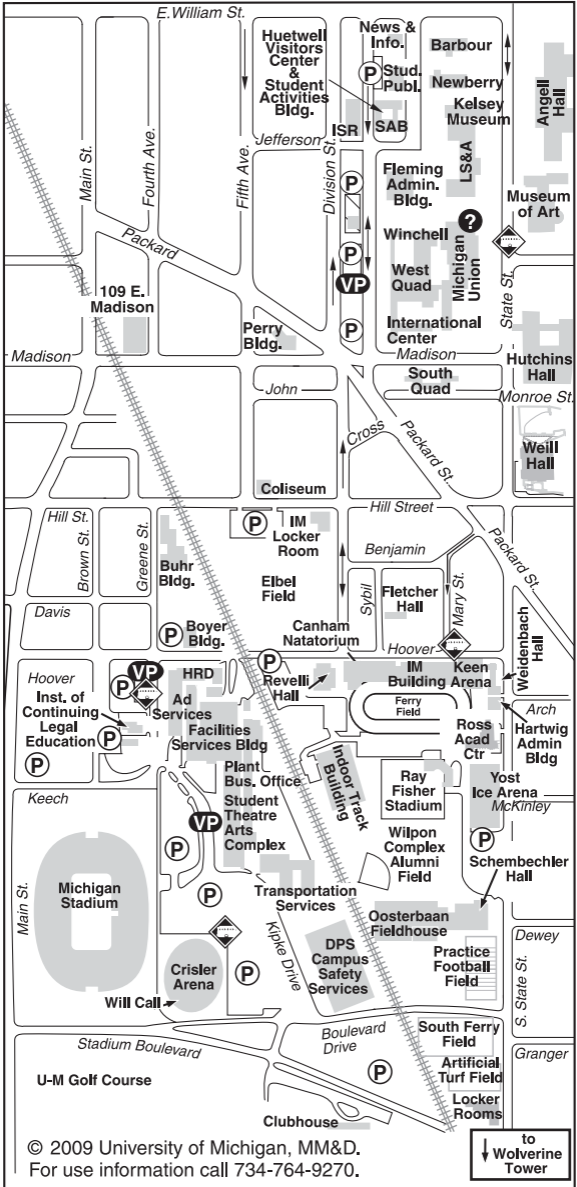

University of Michigan South Campus

© 2009 University of Michigan, MM&D.
For use information call 734-764-9270.

to
Wolverine
Tower