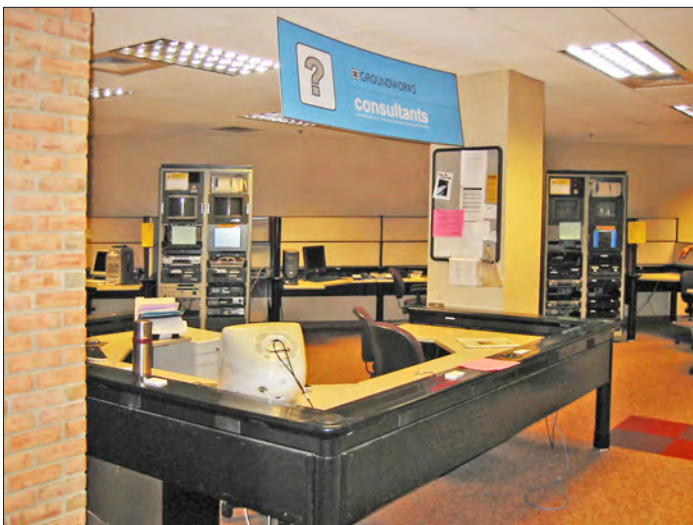

M DUDERSTADT CENTER

25th ANNIVERSARY

M DUDERSTADT CENTER

GROUNDWORKS

Groundworks_GW Edit StationIMG_5933

Groundworks_GW Edit StationIMG_5941

Groundworks_IMG_2089

Groundworks_IMG_2090