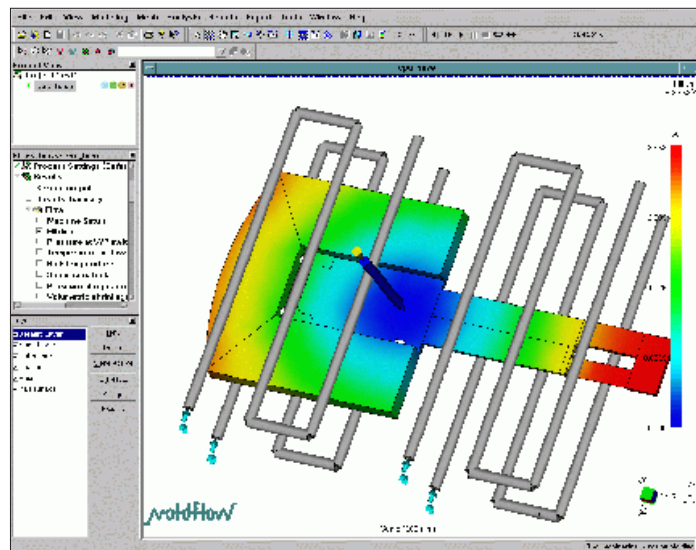

2003Unigraphics